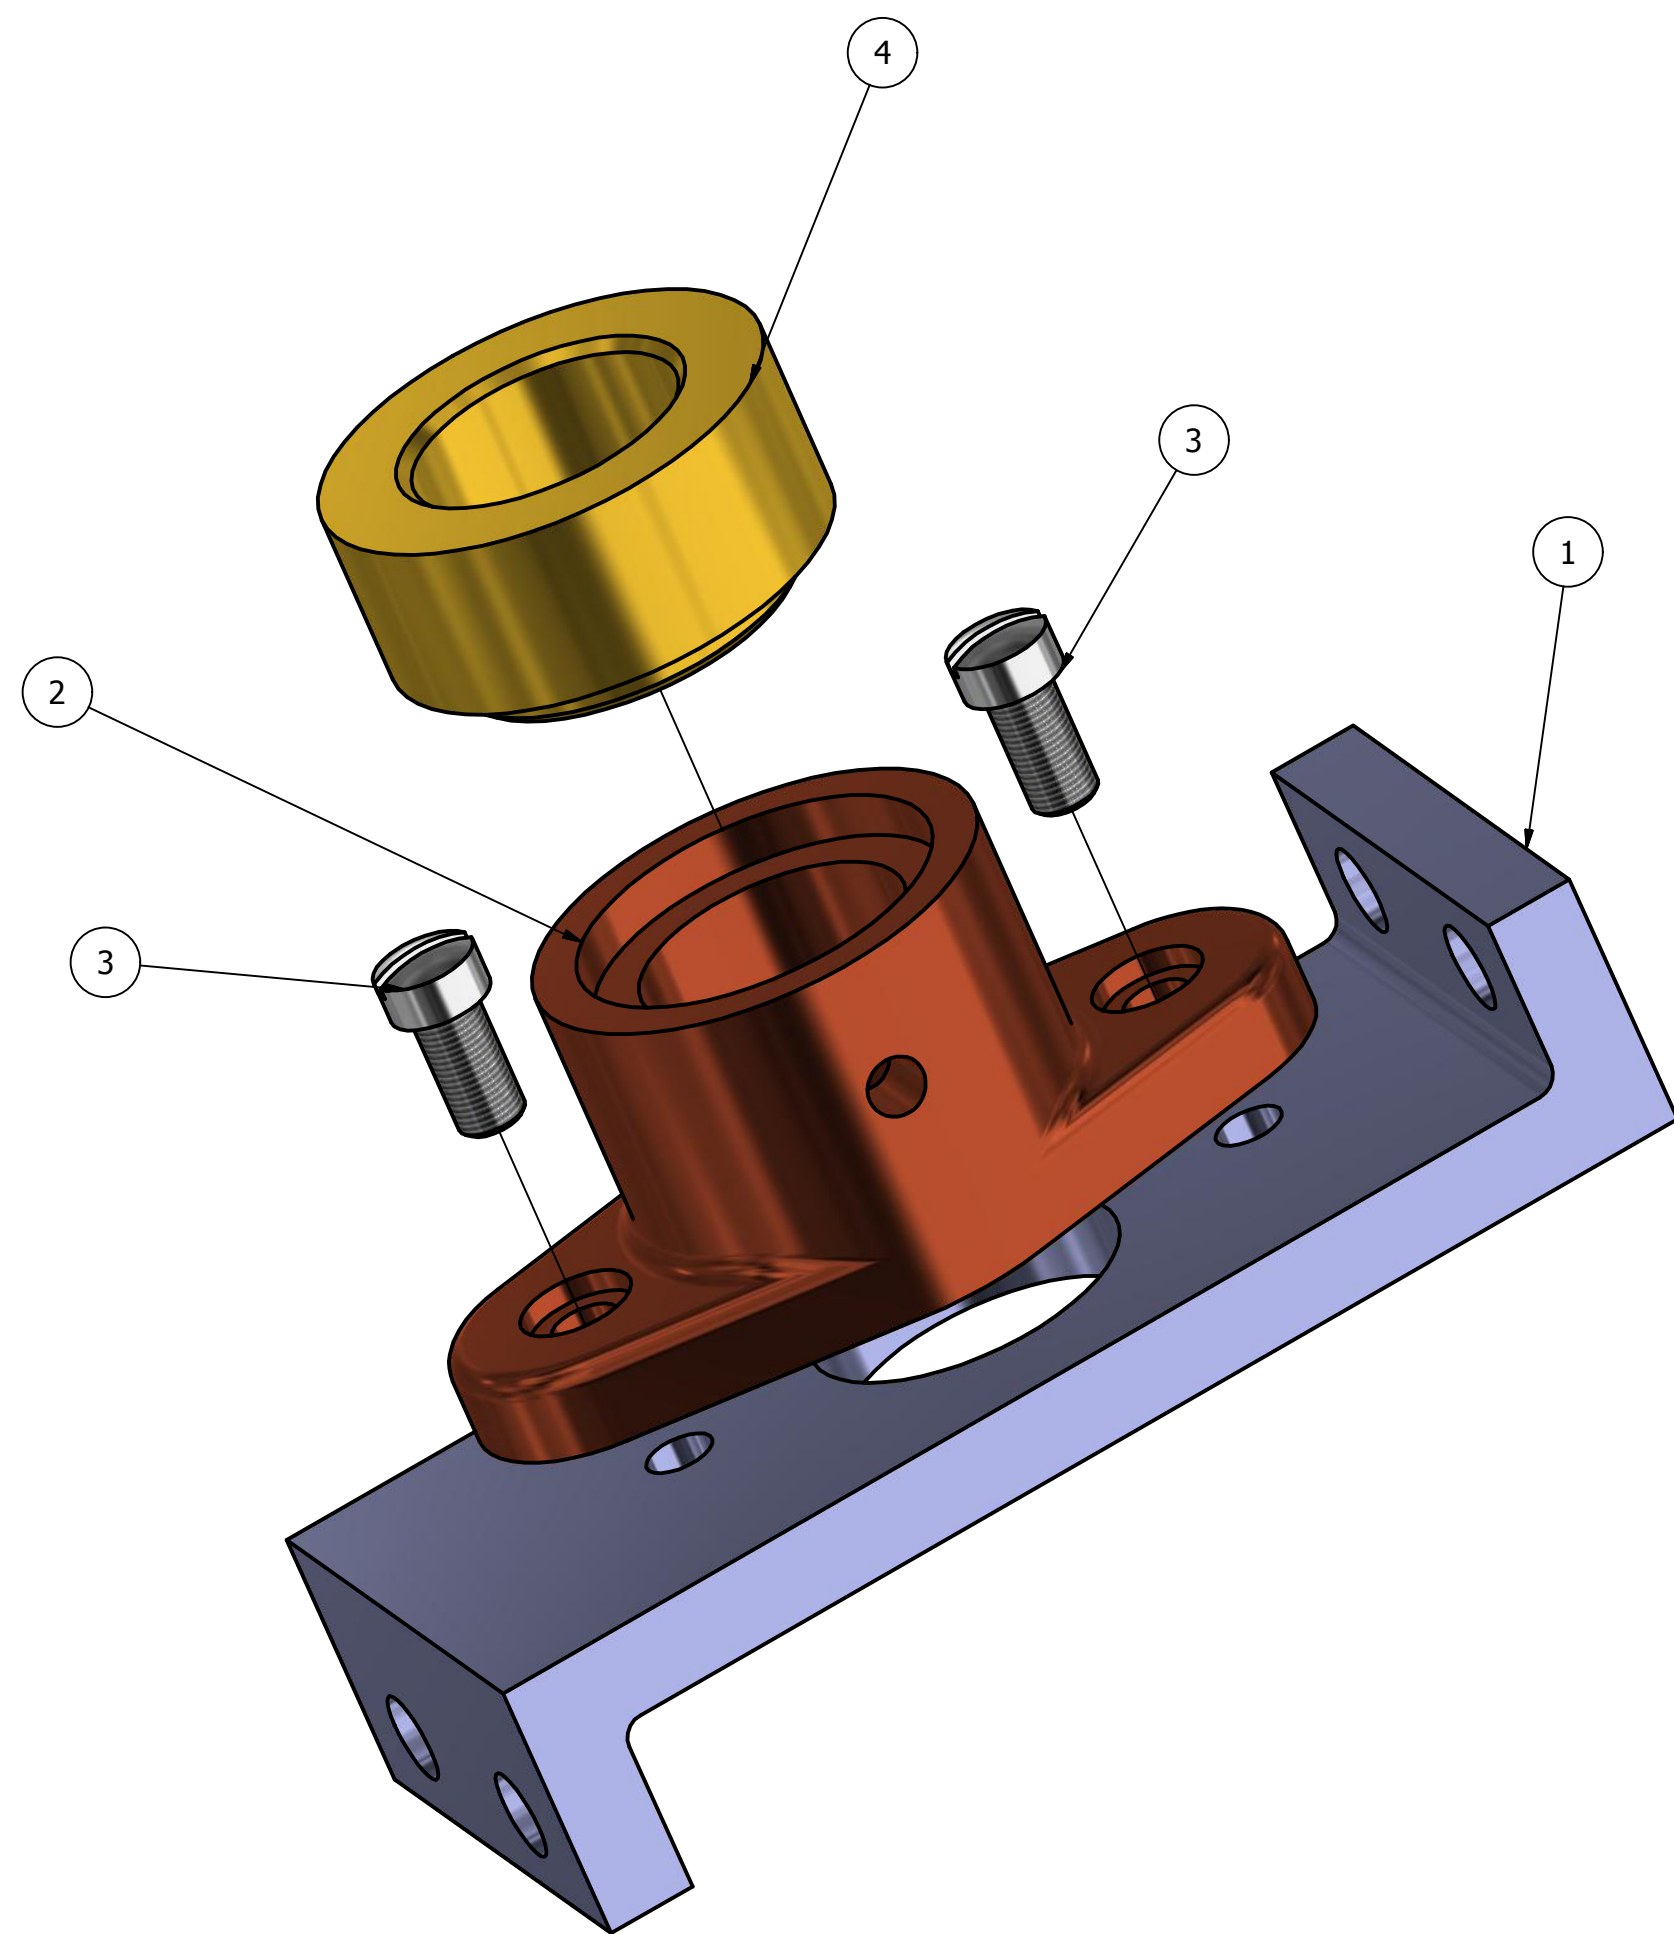

4

3

2

1

D

D

C

C

B

B

A

A

PARTS LIST			
ITEM	QTY	PART NUMBER	DESCRIPTION
1	1	5 Ly Henry Geneva Base	Chrome Blue
2	1	5 Ly Henry Bearing 2	Rusted Metal
3	2	5 Ly Henry Geneva Screw	Chrome Metal
4	1	Geneva Collar	Metal Gold

DRAWN lyhenry3785	5/15/2015	Intro to Design		
CHECKED Henry Ly				TITLE
QA Period 5				Shaft Support Assembly
MFG				
APPROVED		SIZE C	DWG NO 5 Ly Henry Geneva 2	REV
		SCALE	SHEET 1 OF 1	